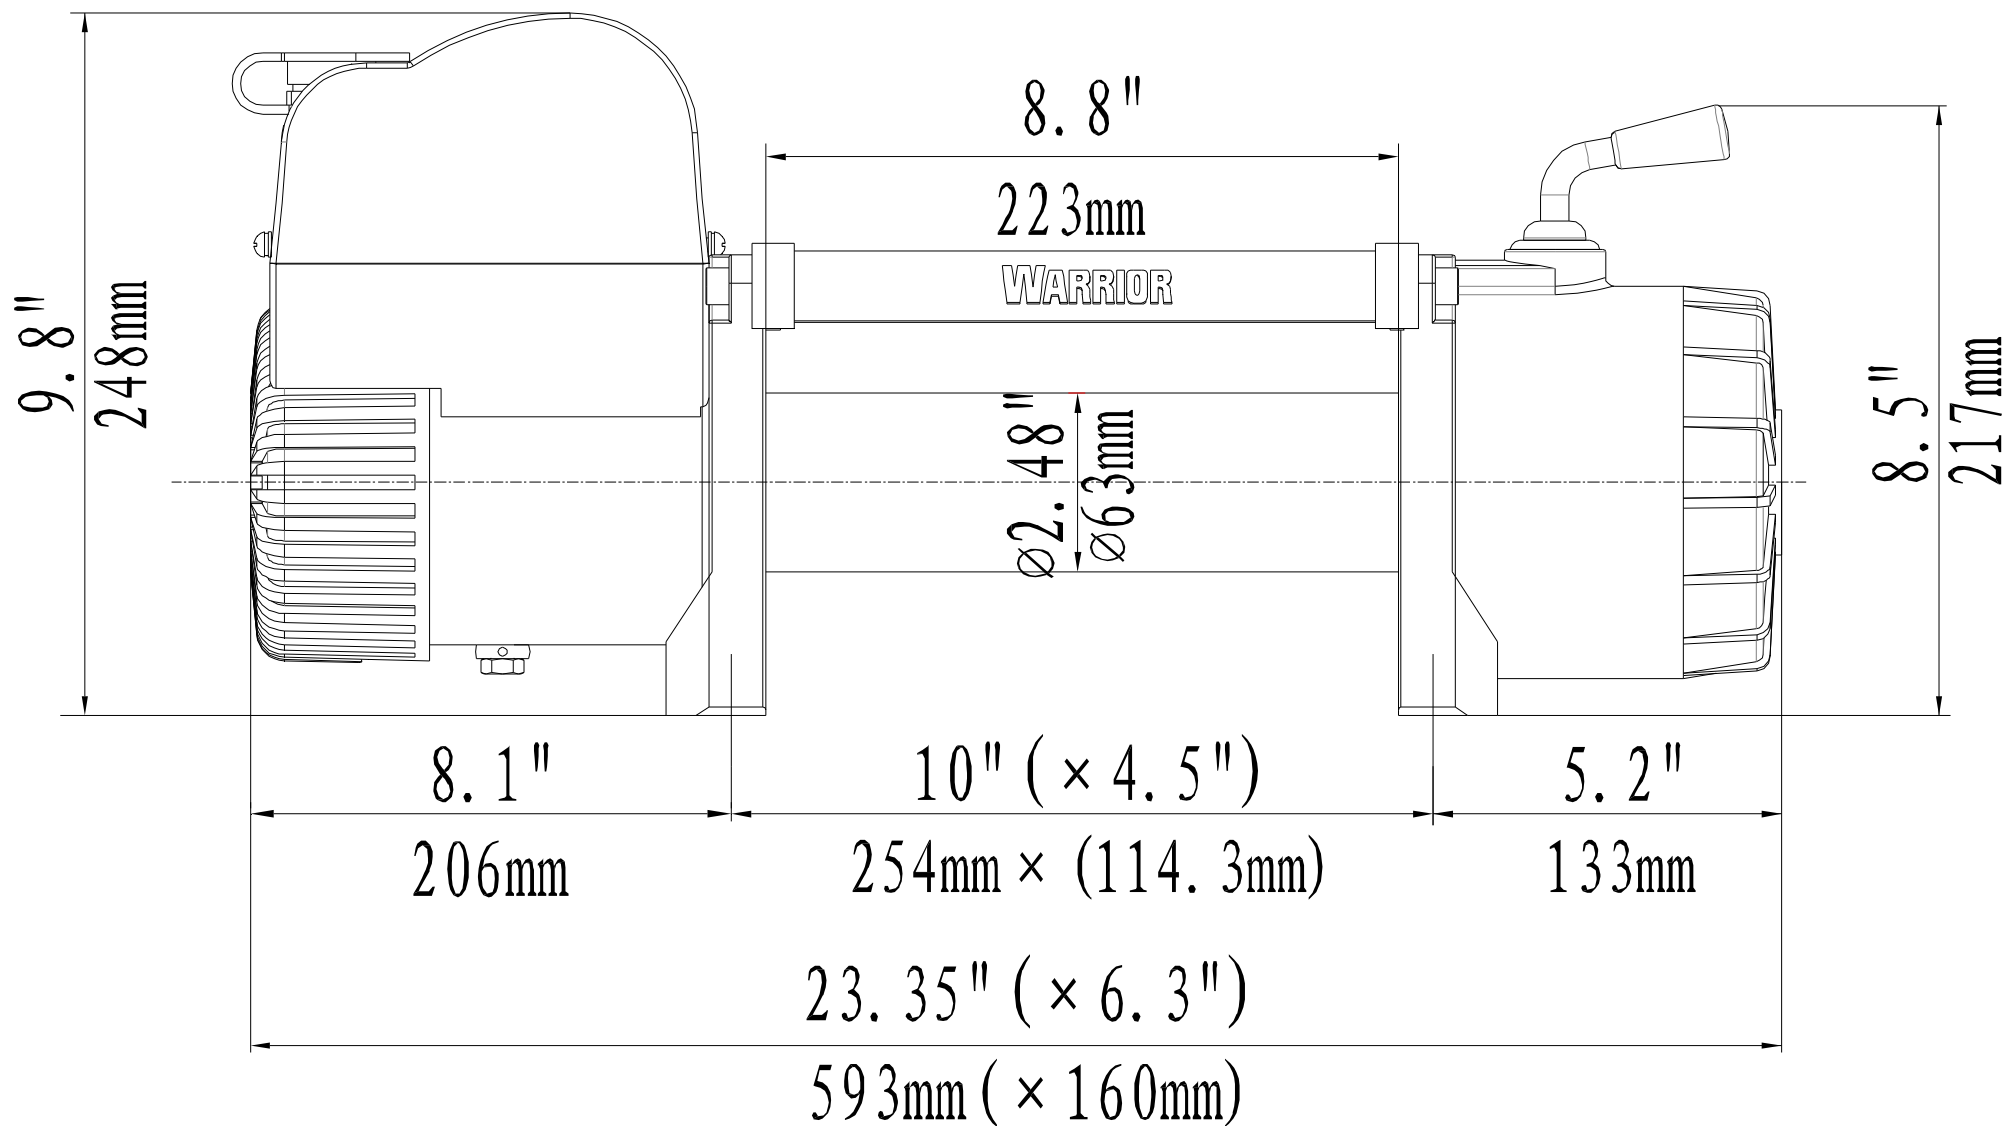

WARRIOR SAMURAI 14500

VALUE WITHOUT COMPROMISE